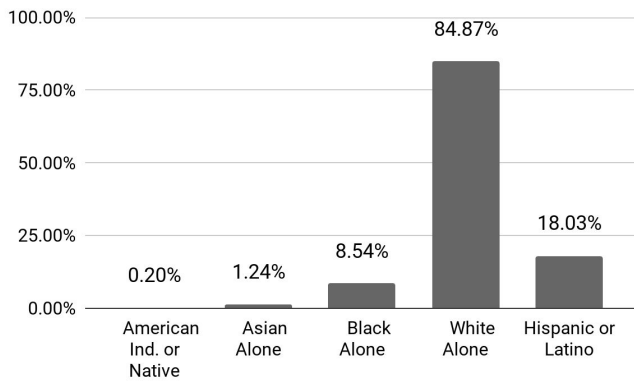

PORTAGE *Indiana*

AT A GLANCE

POPULATION **37,054**   MEDIAN AGE **39.3**

AGE

RACE

EDUCATION

HOUSING

LABOR

Labor Force

INCOME

Med. Household Income

Unemployment Rate 2016

Med. Family Income

Avg. Travel Time to Work (Min)

Poverty Rate 2016

OCCUPATIONS