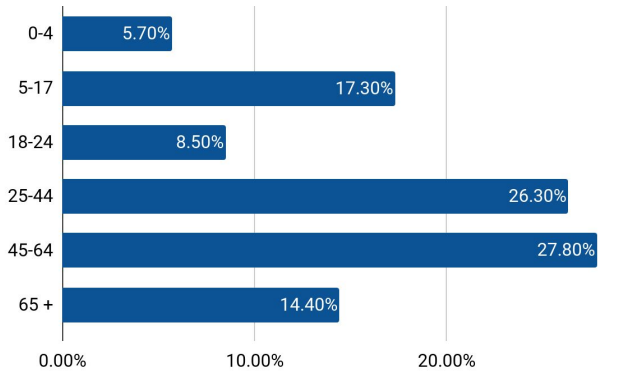

# PORTAGE *Indiana*

## AT A GLANCE

POPULATION **37,054**      MEDIAN AGE **39.3**

### AGE