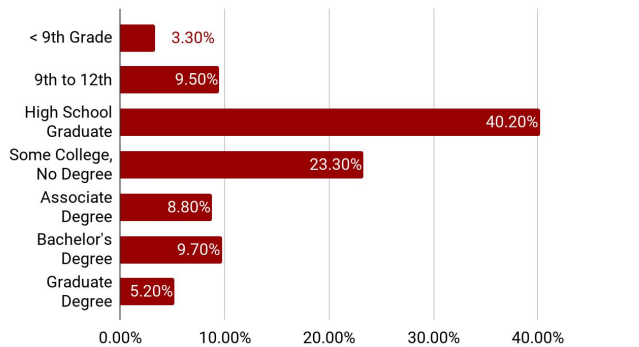

PORTAGE *Indiana*

AT A GLANCE

POPULATION **37,054**   MEDIAN AGE **39.3**

AGE

RACE

EDUCATION

HOUSING

LABOR

Labor Force

INCOME

Med. Household Income

Unemployment Rate 2016

Med. Family Income

Avg. Travel Time to Work (Min)

Poverty Rate 2016

OCCUPATIONS